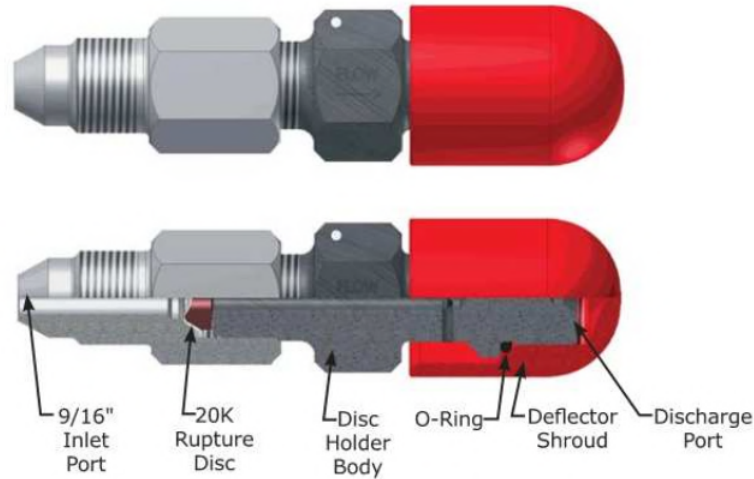

Part #	Description	PSI
35-008-010	9/16" MP RH Rupture Disc Assy.	20K Range

20K Rupture Discs

Advanced Pressure Systems offers a complete range of Rupture Discs for use in the Rupture Disc. These discs will protect your personnel, pumps and associated equipment from over-pressuring. The standard range of disc bursting pressures are carefully selected to provide the ideal safety relief for all of your equipment. Special ratings can be provided upon request. Rupture discs for NLB & Jetstream equipment are also available to order.

Part #	Description	PSI
35-006-125	12.5K Burst - Rupture Disc	12.5K
35-006-150	15K Burst - Rupture Disc	15K
35-006-165	16.5K Burst - Rupture Disc	16.5K
35-006-175	17.5K Burst - Rupture Disc	17.5K
35-006-180	18K Burst - Rupture Disc	18K
35-006-200	20K Burst - Rupture Disc	20K
35-006-225	22.5K Burst - Rupture Disc	22.5K
35-006-240	24K Burst - Rupture Disc	24K
35-006-250	25K Burst - Rupture Disc	25K
35-006-270	27K Burst - Rupture Disc	27K
35-006-280	28K Burst - Rupture Disc	28K
35-006-300	30K Burst - Rupture Disc	30K
35-006-350	35K Burst - Rupture Disc	35K
35-006-438	43.8K Burst - Rupture Disc	43.8K
35-006-450	45K Burst - Rupture Disc	45K
35-006-470	47K Burst - Rupture Disc	47K
35-006-509	50.9K Burst - Rupture Disc	50.9K